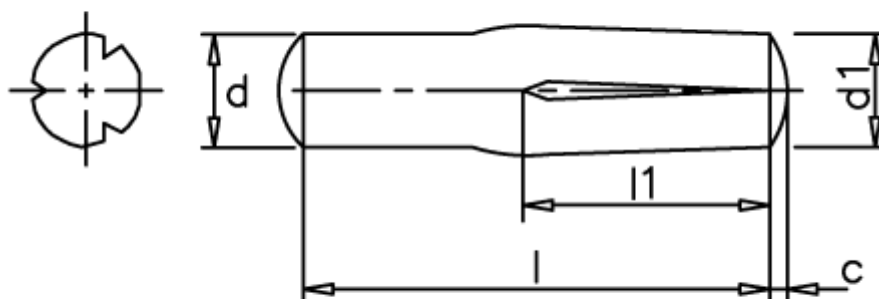

# Data Sheet

Article number: 08044324

Description: KLEE Slotted pin S4 8x20  
Steel

## Measures

---

c	= 1,2
d	= 8.0
d1	= 8.20
l1	= 1/2 l
Length	= 20